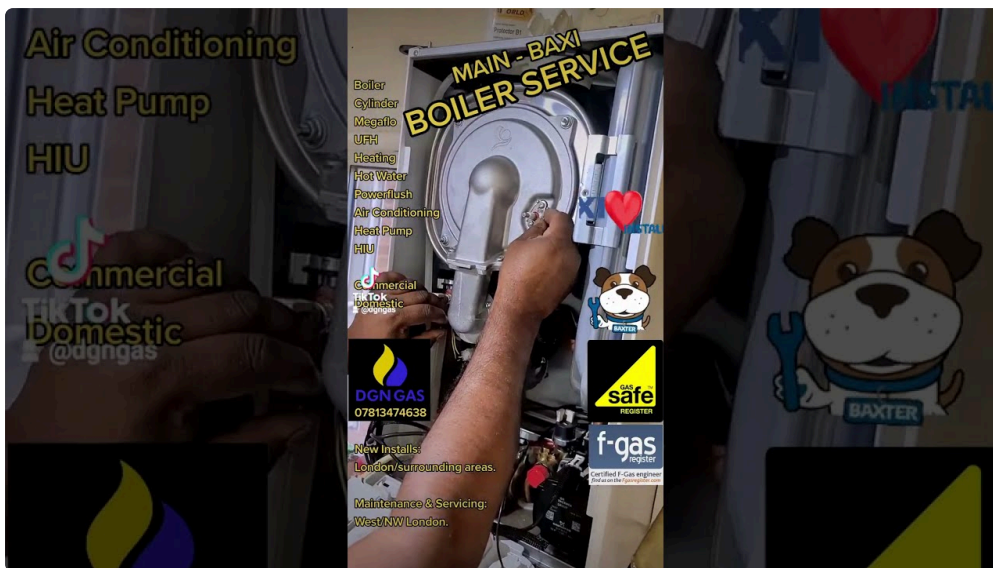

I understand that a name from a landlord in Essex who suggested the boiler “nevertheless works, it simply assists in keeping acting up”. When the service befell correct, the themes pointed to a aggregate of combustion-related concerns and technique overall performance problems. The fix changed into no longer just one phase alternative, it was ensuring the boiler setup and performance were true for LPG and that the broader gadget stipulations had been in shape.

There can also be a local that surprises persons: sludge and water pleasant. Power flush Essex just isn't a casual upload-on. In approaches which have movement issues or have been disregarded, the boiler can behave badly however the fuel facet is nice. A boiler can then trigger faults that appear to be burner or ignition disorders. It is one reason why boiler repair Essex on occasion becomes a broader formulation wellbeing communicate.

If you're handling Boiler Service Essex bookings, ask yourself whether the service is addressing the overall procedure, no longer in simple terms the portions which are very best to get right of entry to. A important engineer will study styles, no longer simply signs and symptoms.

When you desire Boiler Installation Essex or substitute decisions

Sometimes the most secure resolution is not restoration, it truly is alternative. That choice will not be in simple terms about the age of the boiler. It is set LPG suitability, efficiency, defense margins, and what sort of ongoing concentration the machine requires.

If your LPG boiler is probably failing or wants repeated interventions, you may also choose to reflect on consideration on installation of a brand new equipment that should be would be could very well be properly commissioned and establish for your own home. A properly-achieved boiler installation can cut back the frequency of emergency name-outs, give a boost to management behaviour, and make destiny servicing easier.

The trade-off is money and disruption. Replacing a boiler is extra disruptive than repairing one portion. But when the development is repeated failures, ongoing downtime, or faults that don't entirely unravel, substitute is usually the extra predictable and more secure path.

A legitimate installation must consist of commissioning that makes confident the equipment is definitely working accurately. For LPG, that implies confirming the equipment is configured for LPG operation, then verifying it behaves safely less than authentic use prerequisites.